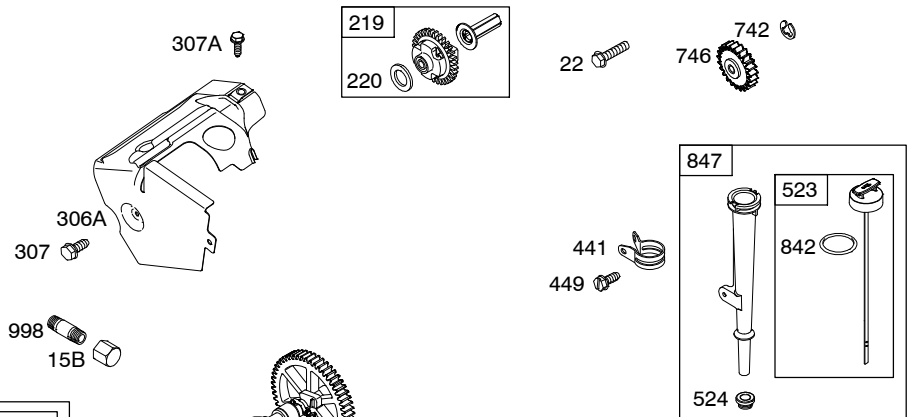

Illustrated Parts List

Model Series

12E300

TYPE NUMBERS
0018 through 0275.

TABLE OF CONTENTS

Blower Housing/Shrouds	6
Camshaft	2
Carburetor	4
Controls	5
Crankcase Cover	2
Crankshaft	2
Cylinder	2
Cylinder Head	3
Electric Starter	5
Exhaust System	6
Flywheel	6
Fuel Supply	4
Governor Spring	5
Ignition	5
Kits/Gaskets - Carburetor	4
Kits/Gaskets - Engine	2
Kits/Gaskets - Valves	3
Lubrication	2
Piston Group	2
Rewind Starter	5

1319 WARNING LABEL

REQUIRED when replacing parts with warning labels affixed.

1058 OPERATOR'S MANUAL

1330 REPAIR MANUAL

1019 LABEL KIT

Illustrations cover a range of engines. Parts shown without corresponding text may not be used on your specific engine.
5750-2 Assemblies include all parts shown in frames. 06/18/2008